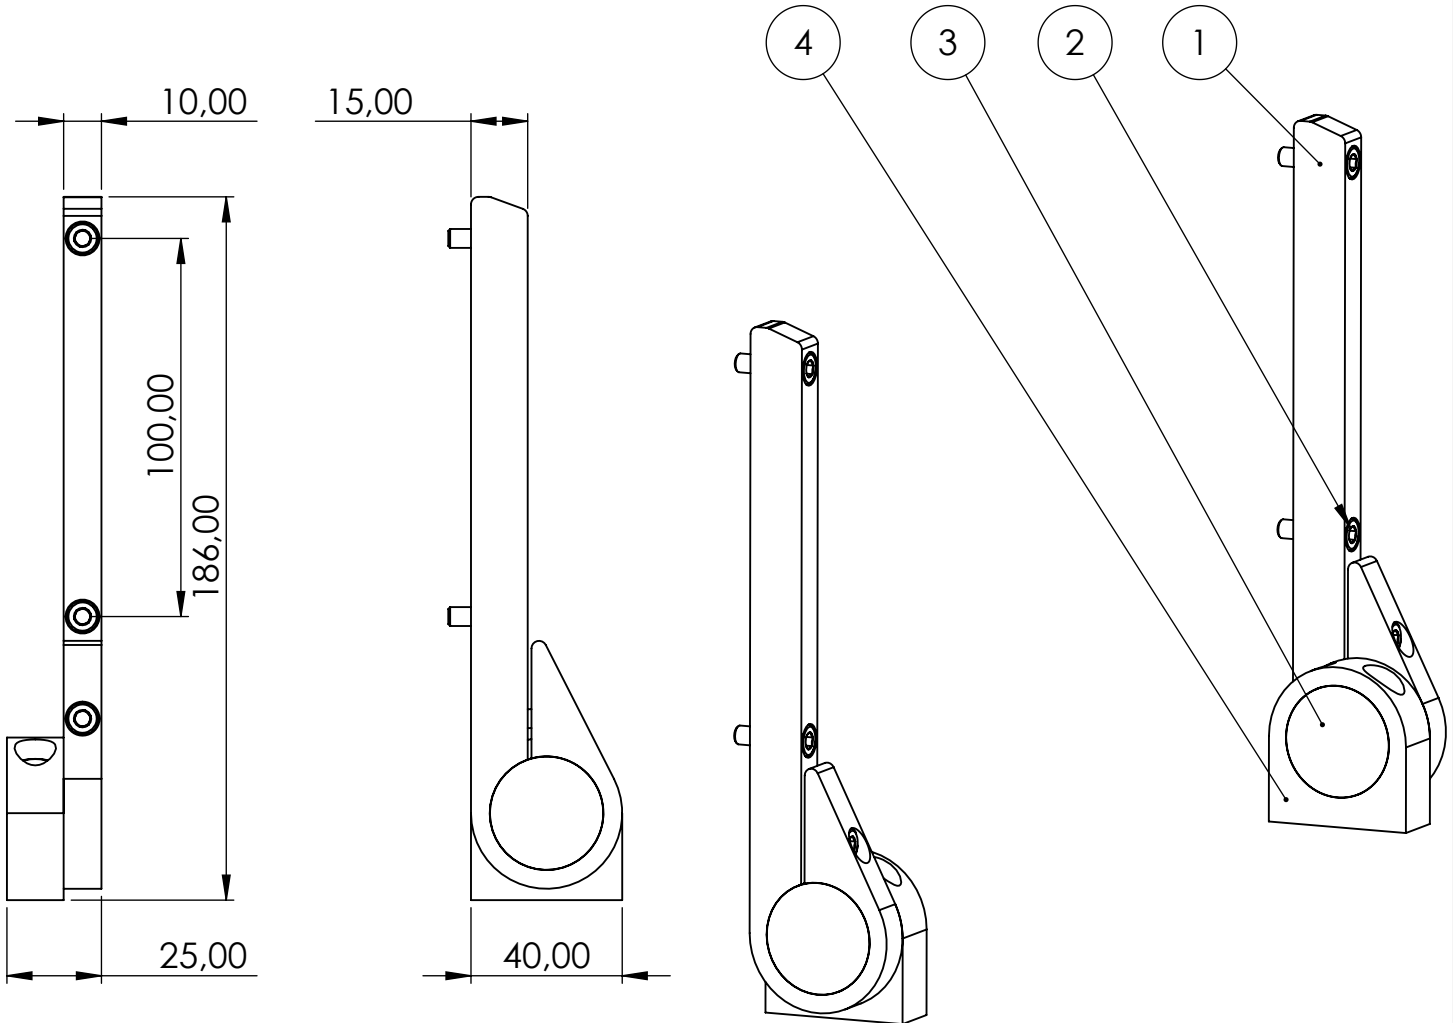

REVISIONS		
REV.	DESCRIPTION	DATE
A	New item	05-05-2021

ITEM NO.	PART NUMBER	DESCRIPTION	QTY.
1	08969-000-C	DuraMon Glass 15.6" G2 Table stand bracket	2
2	00196-516-A	Screw CH M5X16 HEX 4 A2	6
3	08970-000 DuraMon Glass G2 Table stand rod.ipt		2
4	08968-000 DuraMon Glass G2 Table stand base.ipt		2

DEBURR AND
BREAK SHARP
EDGES

Last saved by: pbc
5. maj 2021 11:19:18

ISIC TRUSTED HARDWARE SYSTEMS
www.isic-systems.com

Copyright © ISIC A/S. All rights reserved.

TOLERANCES:

ECO:

DESCRIPTION:

Table mount kit for 15,6
Monitor G2

MATERIAL:
Material <not specified>

FINISH:

DWG NO.

09314-000-A