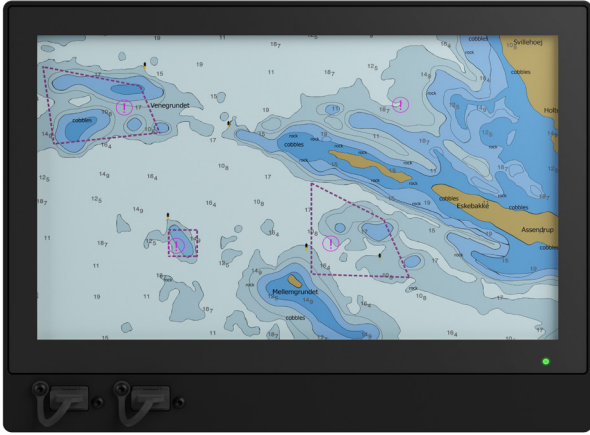

DuraPANEL 10.1" S-Line USB

Wide Screen Panel PC for Marine Applications

DuraPANEL 10.1" USB Panel PCs are designed for marine, naval and other demanding environments where reliable and durable hardware is required.

The DuraPANEL 10.1" USB is part of the S-Line product family and features up-to-date and cost efficient design, super slim design, narrow bezel, low weight and low and two USB ports on the front panel.

- ✓ 60945 Type Approval
- ✓ Bridge Applications
- ✓ Control Applications

Mechanical outline

DuraPANEL 10.1" S-Line USB

Table/ceiling bracket available - ISIC PN 09314-000A

Specifications DuraPANEL 10.1" S-Line USB

Display properties

Size	10.1" wide screen
Aspect ratio	16:10
Active area	216.9 x 135.6 mm
Luminance	500 Cd/m ²
Contrast	800:1
Native resolution	1280 x 800
View angle	85° (L/R/T/B) typical
Glass	Anti-reflective and chemically toughened
Touch	P-Cap multi touch