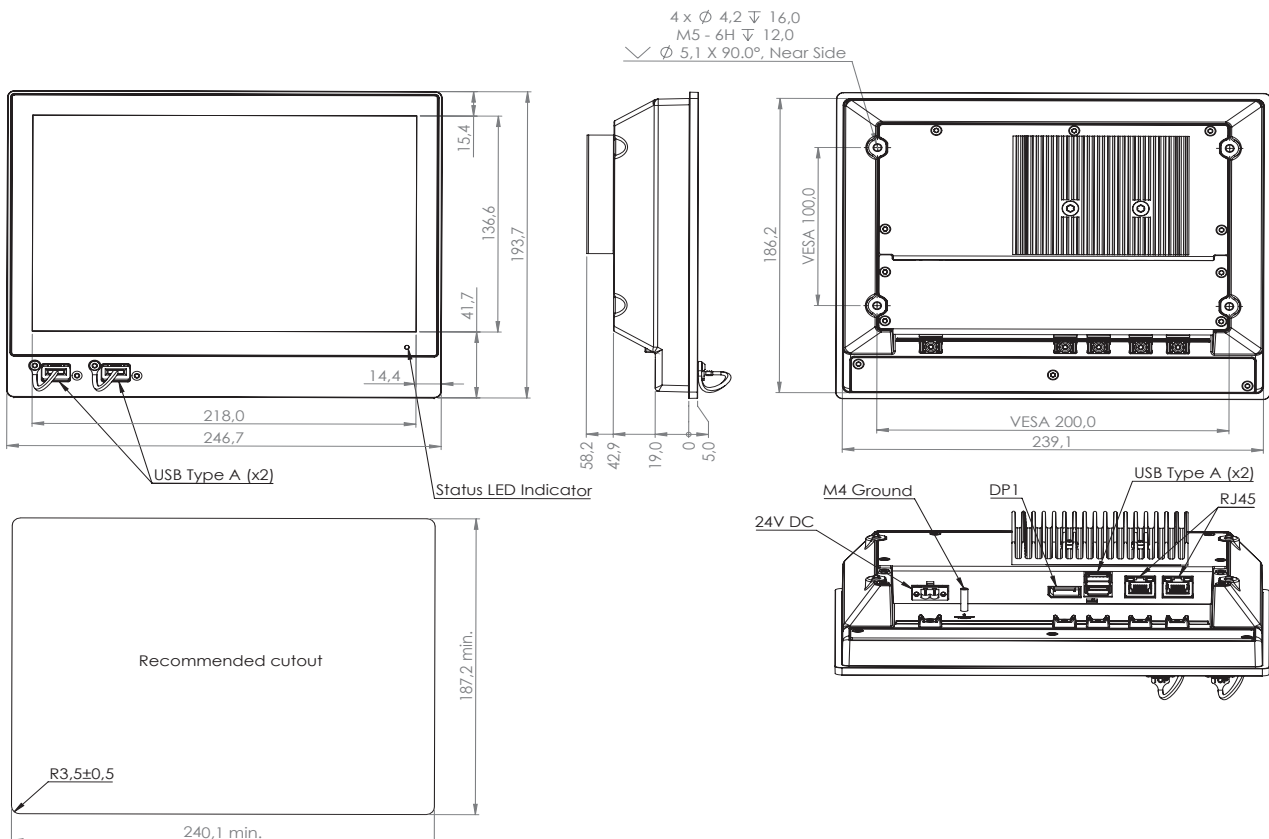

Mechanical outline

DuraPANEL 10.1" S-Line USB

Table/ceiling bracket available - ISIC PN 09314-000A