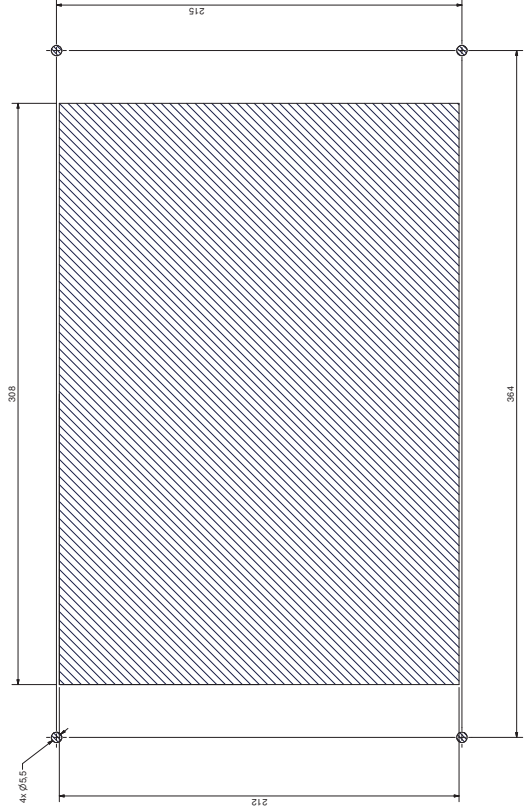

Recommended panel cut out

Recommended panel cut out

Model	ISK	Part No.	02376-000
Manufacturer	ISK	Part No.	02376-000
Material	Aluminum	Part No.	02376-000
Color	Blue	Part No.	02376-000
Weight	1.1 kg	Part No.	02376-000
Dimensions	396 x 256 x 245 mm	Part No.	02376-000

ISK
Mechanical Outline Draw Part 1 of 1
11