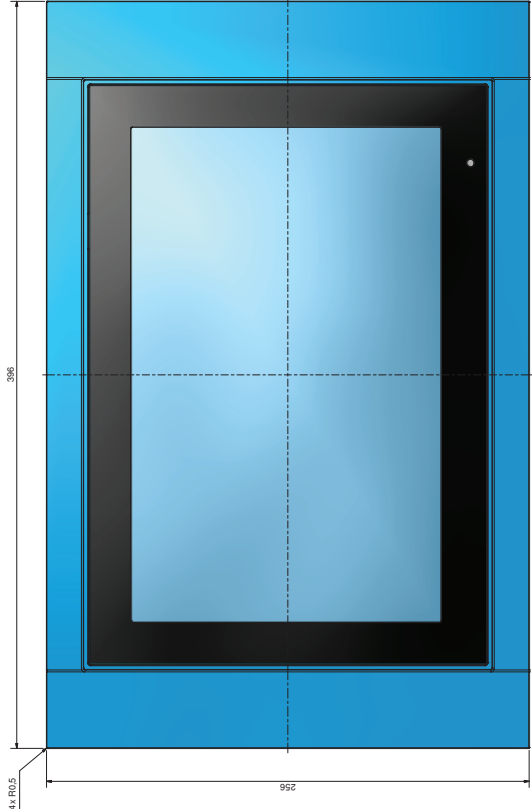

Recommended panel cut out

Recommended panel cut out

Model	ISK	Part No.	02376-000
Manufacturer	ISK	Part No.	02376-000
Material	Aluminum	Part No.	02376-000
Color	Blue	Part No.	02376-000
Weight	1.1 kg	Part No.	02376-000
Dimensions	396 x 256 x 245 mm	Part No.	02376-000

ISK
Mechanical Outline Draw Part 1 of 1
11