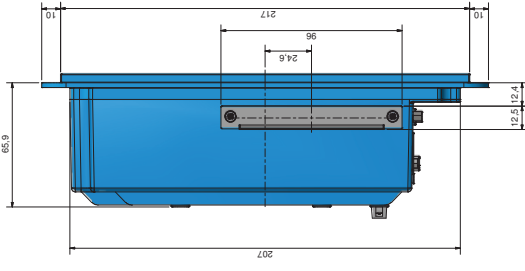

Recommended panel cut out

Recommended panel cut out

Model	ISK	Part No.	02376-000
Manufacturer	ISK	Part No.	02376-000
Material	Aluminum	Part No.	02376-000
Color	Blue	Part No.	02376-000
Weight	1.1 kg	Part No.	02376-000
Dimensions	396 x 256 x 245 mm	Part No.	02376-000

ISK
Mechanical Outline Draw Part 1 of 1
11