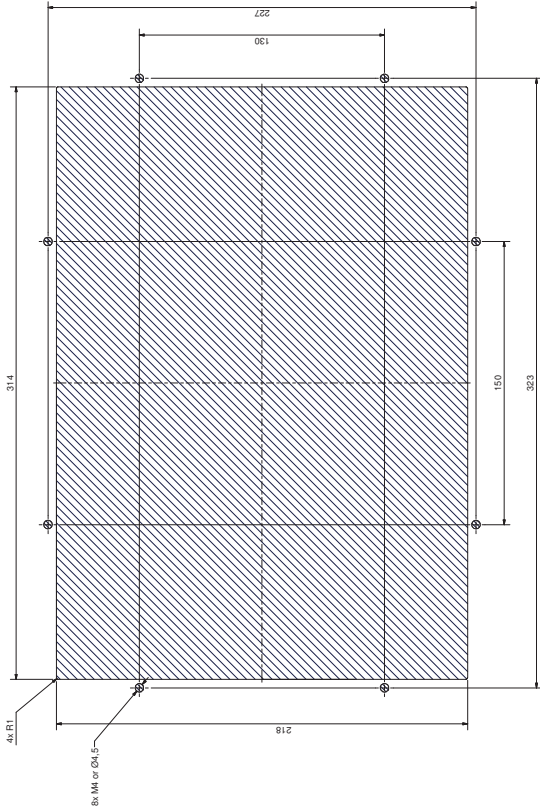

Recommended panel cut out

Recommended panel cut out

Model	ISK	Part No.	02376-000
Manufacturer	ISK	Part No.	02376-000
Material	Aluminum	Part No.	02376-000
Color	Blue	Part No.	02376-000
Weight	1.1 kg	Part No.	02376-000
Dimensions	396 x 256 x 245 mm	Part No.	02376-000

ISK
Mechanical Outline Draw Part 1 of 1
11