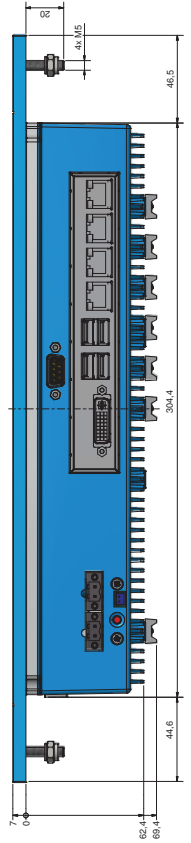

Recommended panel cut out

Recommended panel cut out

Model	ISK	Part No.	02376-000
Manufacturer	ISK	Part No.	02376-000
Material	Aluminum	Part No.	02376-000
Color	Blue	Part No.	02376-000
Weight	1.1 kg	Part No.	02376-000
Dimensions	396 x 256 x 245 mm	Part No.	02376-000

ISK
Mechanical Outline Draw Part 1 of 1
11