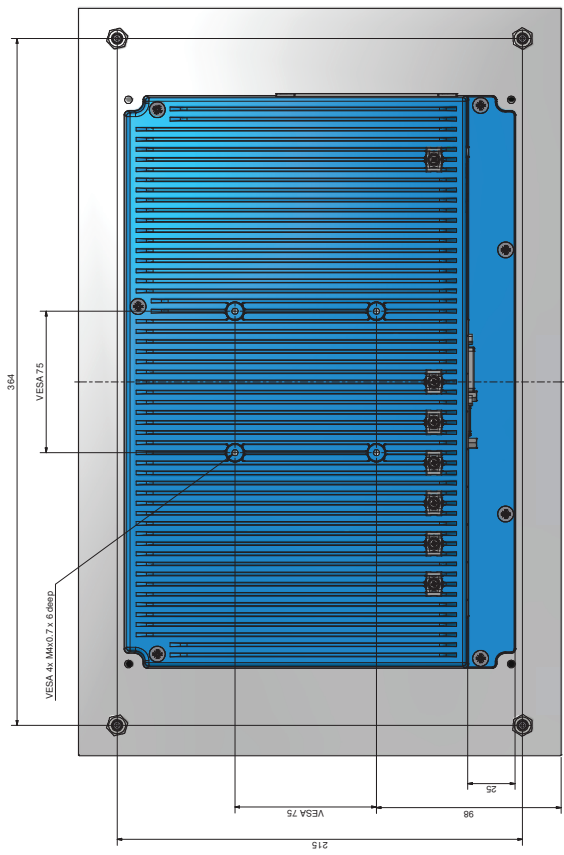

Recommended panel cut out

Recommended panel cut out

Model	ISK	Part No.	02376-000
Manufacturer	ISK	Part No.	02376-000
Material	Aluminum	Part No.	02376-000
Color	Blue	Part No.	02376-000
Weight	1.1 kg	Part No.	02376-000
Dimensions	396 x 256 x 245 mm	Part No.	02376-000

ISK
Mechanical Outline Draw Part 1 of 1
11