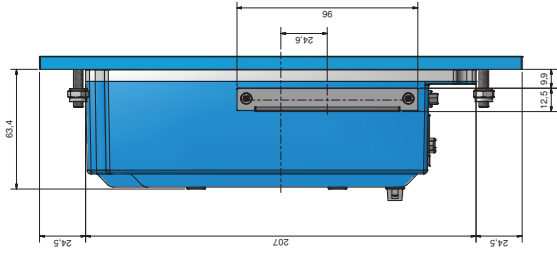

Recommended panel cut out

Recommended panel cut out

Model	ISK	Part No.	02376-000
Manufacturer	ISK	Part No.	02376-000
Material	Aluminum	Part No.	02376-000
Color	Blue	Part No.	02376-000
Weight	1.1 kg	Part No.	02376-000
Dimensions	396 x 256 x 245 mm	Part No.	02376-000

ISK
Mechanical Outline Draw Part 1 of 1
11