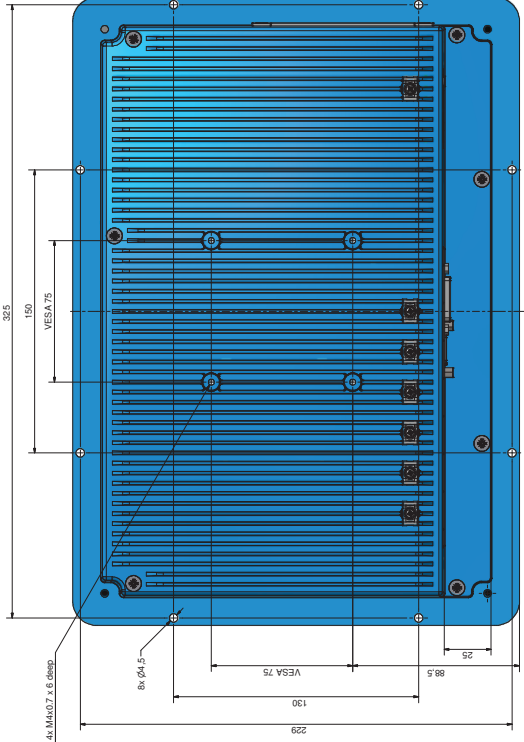

Recommended panel cut out

Recommended panel cut out

Model	ISK	Part No.	02376-000
Manufacturer	ISK	Part No.	02376-000
Material	Aluminum	Part No.	02376-000
Color	Blue	Part No.	02376-000
Weight	1.1 kg	Part No.	02376-000
Dimensions	396 x 256 x 245 mm	Part No.	02376-000

ISK
Mechanical Outline Draw Part 1 of 1
11