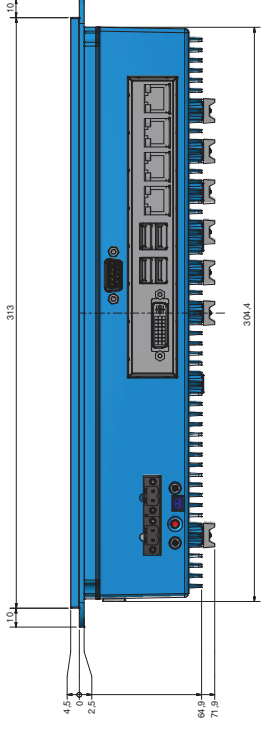

Recommended panel cut out

Recommended panel cut out

Model	ISK	Part No.	02376-000
Manufacturer	ISK	Part No.	02376-000
Material	Aluminum	Part No.	02376-000
Color	Blue	Part No.	02376-000
Weight	1.1 kg	Part No.	02376-000
Dimensions	396 x 256 x 245 mm	Part No.	02376-000

ISK
Mechanical Outline Draw Part 1 of 1
11