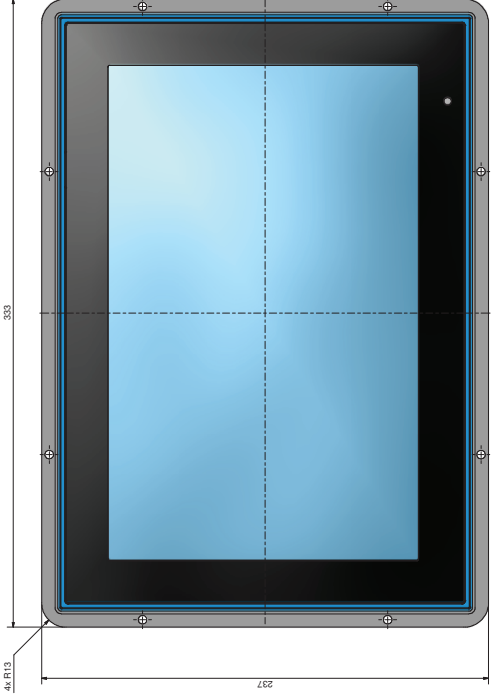

Recommended panel cut out

Recommended panel cut out

Model	ISK	Part No.	02376-000
Manufacturer	ISK	Part No.	02376-000
Material	Aluminum	Part No.	02376-000
Color	Blue	Part No.	02376-000
Weight	1.1 kg	Part No.	02376-000
Dimensions	396 x 256 x 245 mm	Part No.	02376-000

ISK
Mechanical Outline Draw Part 1 of 1
11