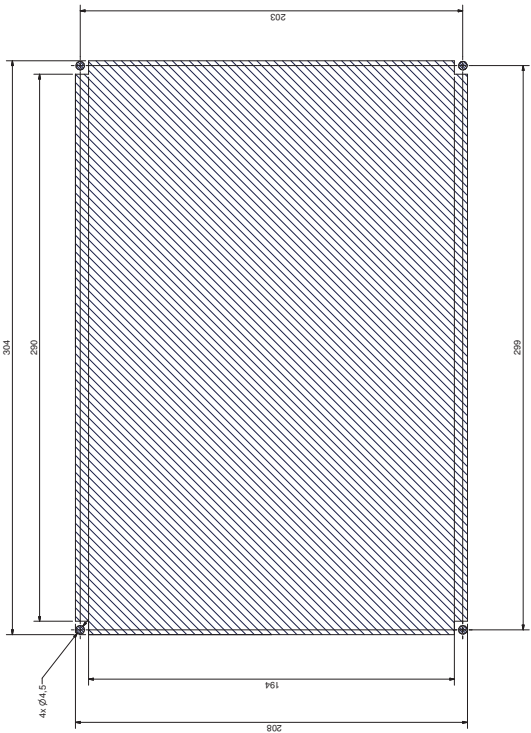

Recommended panel cut out

Model	ISK	Part No.	02376-000
Manufacturer	ISK	Part No.	02376-000
Material	Aluminum	Part No.	02376-000
Color	Blue	Part No.	02376-000
Weight	1.1 kg	Part No.	02376-000
Dimensions	300 x 207 x 30 mm	Part No.	02376-000

Recommended panel cut out