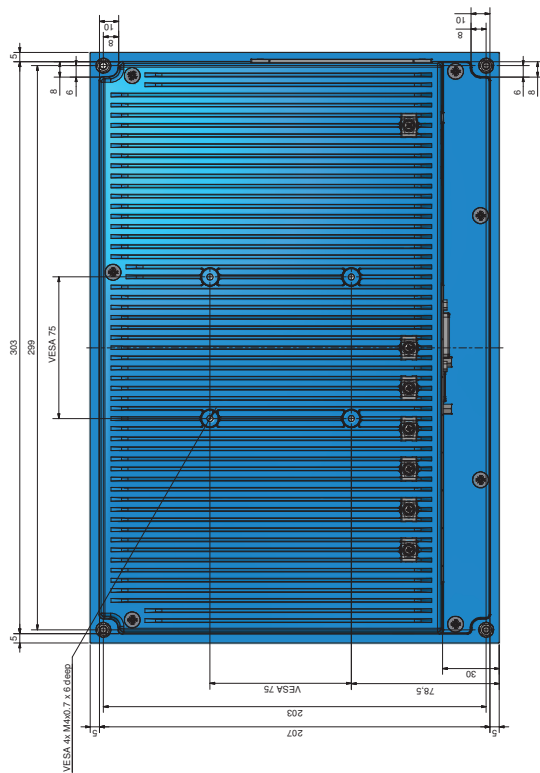

Recommended panel cut out

Model	ISK	Part No.	02376-000
Manufacturer	ISK	Part No.	02376-000
Material	Aluminum	Part No.	02376-000
Color	Blue	Part No.	02376-000
Weight	1.1 kg	Part No.	02376-000
Dimensions	300 x 207 x 30 mm	Part No.	02376-000

Recommended panel cut out