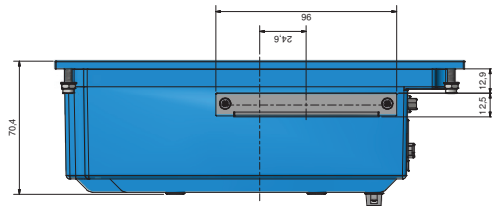

Recommended panel cut out

Model	ISK	Part No.	02376-000
Manufacturer	ISK	Part No.	02376-000
Material	Aluminum	Part No.	02376-000
Color	Blue	Part No.	02376-000
Weight	1.1 kg	Part No.	02376-000
Dimensions	300 x 207 x 30 mm	Part No.	02376-000

Recommended panel cut out