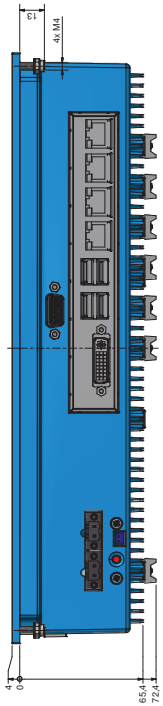

Recommended panel cut out

Model	ISK	Part No.	02376-000
Manufacturer	ISK	Part No.	02376-000
Material	Aluminum	Part No.	02376-000
Color	Blue	Part No.	02376-000
Weight	1.1 kg	Part No.	02376-000
Dimensions	300 x 207 x 30 mm	Part No.	02376-000

Recommended panel cut out