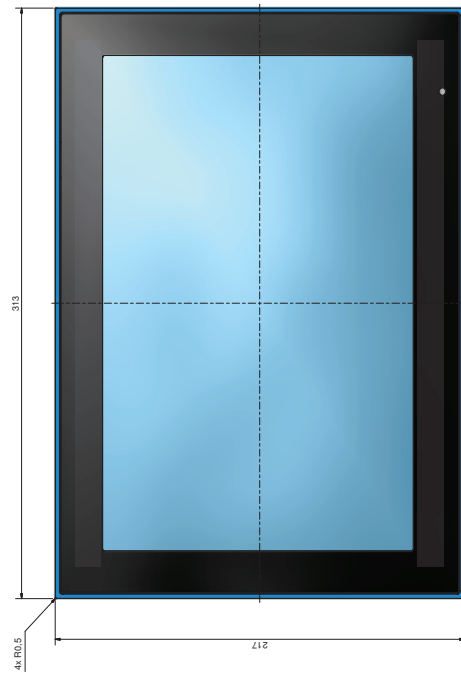

Recommended panel cut out

Model	ISK	Part No.	02376-000
Manufacturer	ISK	Part No.	02376-000
Material	Aluminum	Part No.	02376-000
Color	Blue	Part No.	02376-000
Weight	1.1 kg	Part No.	02376-000
Dimensions	300 x 207 x 30 mm	Part No.	02376-000

Recommended panel cut out